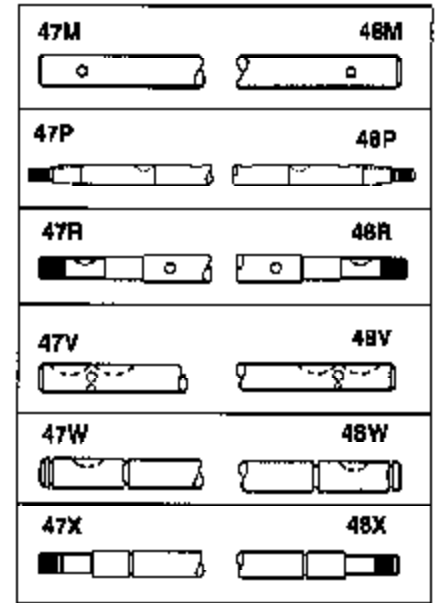

JOIST

SICHER IST DAS:
DAS ORIGINAL

Ref #	Part Number	Qty	Description
13	778067		Gear, Bevel (16 teeth)
14	778068		Gear, Pinion (16 teeth)
17	786040		Pin, Drive
26	792018		Ring, Retaining
31	780001		Washer (3/4" ID x 1-1/2" OD x 1/16" t hick)
31A	780096		Washer, Thrust
47E	774326		Axle (9-7/16" long)
48E	774327		Axle (18-5/16" long)
82	786043		Sprocket. No Teeth 54. O.D. 8.823
82	786051		Sprocket. No Teeth 60. O.D. 9.841
82	786070		Sprocket. No Teeth 48. O.D. 7.920
82	786041A		Sprocket. No Teeth 45. O.D. 7.389
82	786042		Sprocket. No Teeth 40. O.D. 6.650
90	788067B	100-167A Peerless	Grease (32 oz. bottle Bentonite greas e)
101	774344		Differential Carrier Hsg (Incl. 137)
102	774345		Differential Carrier Hsg (Incl. 139)
103	792041		Screw, 5/16-18 x 3-3/4"
104A	792061		Washer, Flat, 5/16"
104	792042		Nut, Lock, 5/16-18 (Use as required)
137	780077		Bushing (3/4" ID x 1-1/16" OD x 2-1/1 6" long)
139	780077		Bushing (3/4 ID x 1-1/16" OD x 2-1/16 " long)