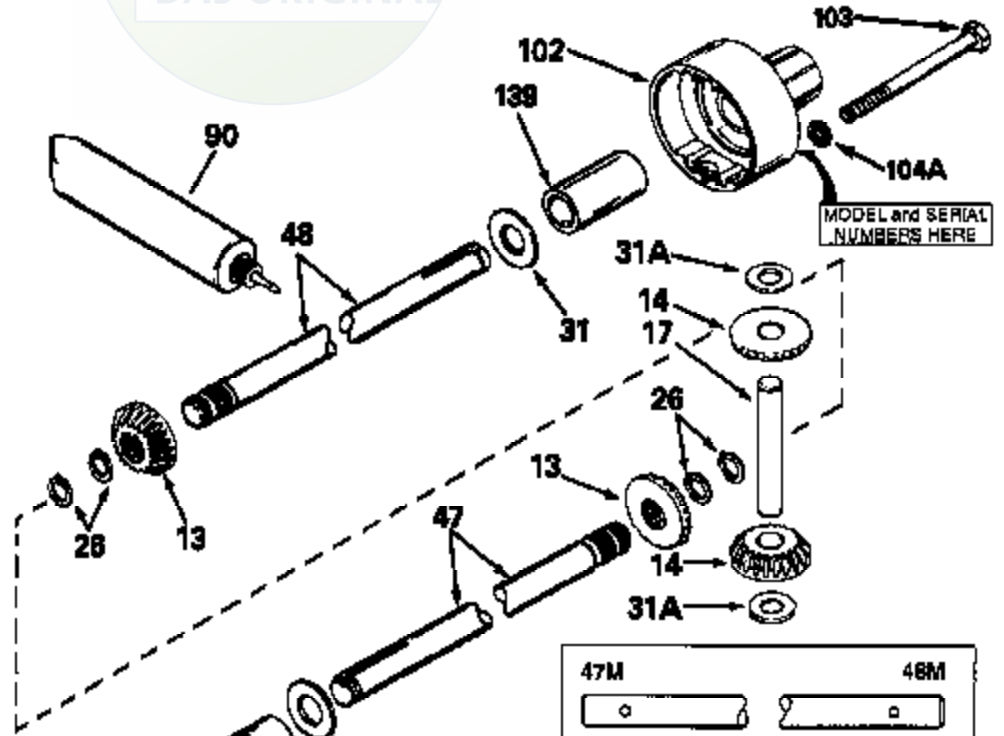

JOIST

SICHER IST DAS:
DAS ORIGINAL

Ref #	Part Number	Qty	Description
13	778067		Gear, Bevel (16 teeth)
14	778068		Gear, Pinion (16 teeth)
17	786040		Pin, Drive
26	792018		Ring, Retaining
31	780001		Washer (3/4" ID x 1-1/2" OD x 1/16" t hick)
31A	780096		Washer, Thrust
47E	774326		Axle (9-7/16" long)
48E	774327		Axle (18-5/16" long)
82	786043		Sprocket. No Teeth 54. O.D. 8.823
82	786051		Sprocket. No Teeth 60. O.D. 9.841
82	786070		Sprocket. No Teeth 48. O.D. 7.920
82	786041A		Sprocket. No Teeth 45. O.D. 7.389
82	786042		Sprocket. No Teeth 40. O.D. 6.650
90	788067B	100-167A Peerless	Grease (32 oz. bottle Bentonite greas e)
101	774344		Differential Carrier Hsg (Incl. 137)
102	774345		Differential Carrier Hsg (Incl. 139)
103	792041		Screw, 5/16-18 x 3-3/4"
104A	792061		Washer, Flat, 5/16"
104	792042		Nut, Lock, 5/16-18 (Use as required)
137	780077		Bushing (3/4" ID x 1-1/16" OD x 2-1/1 6" long)
139	780077		Bushing (3/4 ID x 1-1/16" OD x 2-1/16 " long)