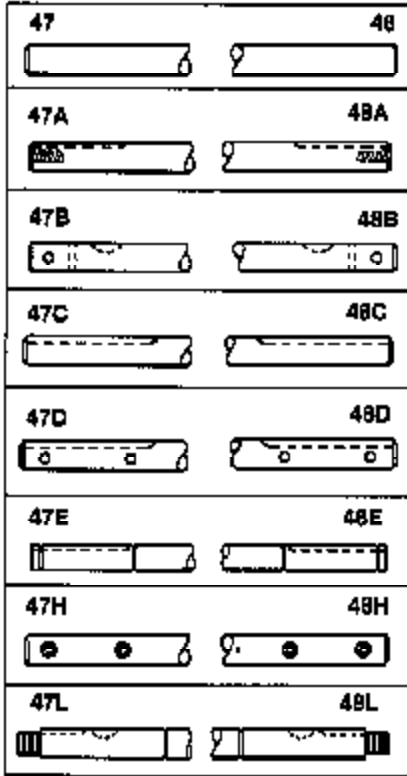

JOIST

SICHER IST DAS:
DAS ORIGINAL

Ref #	Part Number	Qty	Description
13	778067		Gear, Bevel (16 teeth)
14	778068		Gear, Pinion (16 teeth)
17	786040		Pin, Drive
26	792018		Ring, Retaining
31	780001		Washer (3/4" ID x 1-1/2" OD x 1/16" t hick)
31A	780096		Washer, Thrust
47E	774326		Axle (9-7/16" long)
48E	774327		Axle (18-5/16" long)
82	786043		Sprocket. No Teeth 54. O.D. 8.823
82	786051		Sprocket. No Teeth 60. O.D. 9.841
82	786070		Sprocket. No Teeth 48. O.D. 7.920
82	786041A		Sprocket. No Teeth 45. O.D. 7.389
82	786042		Sprocket. No Teeth 40. O.D. 6.650
90	788067B	100-167A Peerless	Grease (32 oz. bottle Bentonite greas e)
101	774344		Differential Carrier Hsg (Incl. 137)
102	774345		Differential Carrier Hsg (Incl. 139)
103	792041		Screw, 5/16-18 x 3-3/4"
104A	792061		Washer, Flat, 5/16"
104	792042		Nut, Lock, 5/16-18 (Use as required)
137	780077		Bushing (3/4" ID x 1-1/16" OD x 2-1/1 6" long)
139	780077		Bushing (3/4 ID x 1-1/16" OD x 2-1/16 " long)